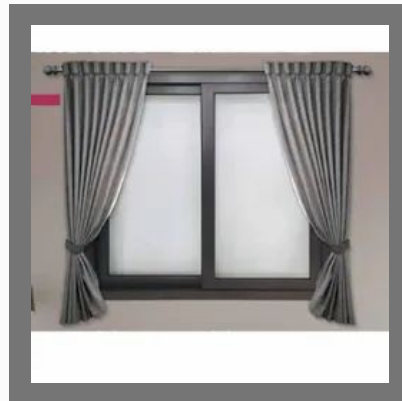

Hospital Window

TATA PRAVESH WINDOWS

Product Range

Tata Pravesh Oyster
Casement Window

TATA Pravesh Vista Steel
Window

TATA Pravesh Red Canvas
Sliding Aluminium Window

Canvas Window

OTHER PRODUCTS:

High Security Door

Tata Pravesh Full Glass
Commercial Door

TATA Pravesh Blue Canvas
Sliding Aluminium Window

Shaft Duct Doors

OTHER PRODUCTS:

Stainless Steel Security Door

Steel Window

Swing And Slide Window